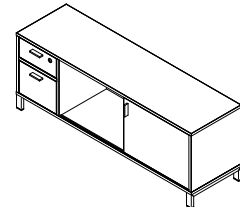

**1-Sided**  
Width: 40-60cm \*

**IDLGXZ**  
"I Do" Extension Leg, "Trapeze" Shape

**1-Sided**  
Width: 60cm \*

## Lower Storage

**ISOCO**  
Mobile Credenza (Opened)

Depth: 40cm / Width: 80-140cm

**ISICO**  
Immobile Credenza (Opened)

Depth: 40cm / Width: 120-180cm

**ISOCC**  
Mobile Credenza (Closed)

Depth: 40cm / Width: 120-140cm

**ISICC**  
Immobile Credenza (Closed)

Depth: 40cm / Width: 120-180cm

**IDSTS**  
"I Do" Top Shelf

Depth: 30cm / Width: 160-180cm

**ISMPBF**  
Mobile Pedestal

**ISIPBF**  
Immobile Pedestal

**ISCCR**  
Fabric Seat for Mobile Credenza

Depth: 38cm / Width: 38cm