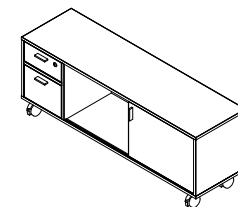

## Lower Storage

**ISOCO**  
Mobile Credenza (Opened)

Depth: 40cm / Width: 80-140cm

**ISICO**  
Immobile Credenza (Opened)

Depth: 40cm / Width: 120-180cm

**ISOCC**  
Mobile Credenza (Closed)

Depth: 40cm / Width: 120-140cm

**ISICC**  
Immobile Credenza (Closed)

Depth: 40cm / Width: 120-180cm

**IDSTS**  
"I Do" Top Shelf

Depth: 30cm / Width: 160-180cm

**ISMPBF**  
Mobile Pedestal

**ISIPBF**  
Immobile Pedestal

**ISCCR**  
Fabric Seat for Mobile Credenza

Depth: 38cm / Width: 38cm