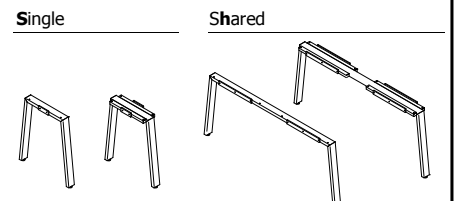

### i Do Table Legs (ø 70/30)

**IDLGU**  
"I Do" Leg, "U" Shape

**1-Sided** **2-Sided** **1-Sided** **2-Sided**  
Width: 60-90cm \*      Width: 120-160cm \*

**IDLGO**  
"I Do" Leg, "O" Shape

**1-Sided** **2-Sided** **1-Sided** **2-Sided**  
Width: 60-90cm \*      Width: 120-160cm \*

**IDLGI**  
"I Do" Leg, "O" Shape with Infill

**1-Sided** **2-Sided** **1-Sided** **2-Sided**  
Width: 60-90cm \*      Width: 120-160cm \*

**IDLGZ**  
"I Do" Leg, "Trapeze" Shape

**1-Sided** **2-Sided** **1-Sided** **2-Sided**  
Width: 60-90cm \*      Width: 120-160cm \*

**IDLGH**  
"I Do" "1/2" Leg, for Credenza

**1-Sided** **2-Sided**  
Width: 60-90cm \*

**IDLGN**  
Intermediate "I Do" Leg  
(With or without a Cable Riser)

Width: 120-160cm \*

**IDWEW**  
"I Do" Leg with a Mounted Shelf