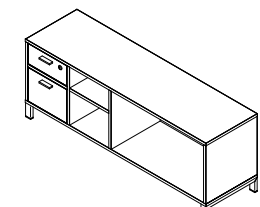

### i Do Extension Legs

**IDLGXU**  
"I Do" Extension Leg, "U" Shape

**1-Sided**  
Width: 40-60cm \*

**IDLGXO**  
"I Do" Extension Leg, "O" Shape

**1-Sided**  
Width: 40-60cm \*

**IDLGXI**  
"I Do" Extension Leg, "O" Shape with Infill

**1-Sided**  
Width: 40-60cm \*

**IDLGXZ**  
"I Do" Extension Leg, "Trapeze" Shape

**1-Sided**  
Width: 60cm \*

## Lower Storage

**ISOCO**  
Mobile Credenza (Opened)

Depth: 40cm / Width: 80-140cm

**ISICO**  
Immobile Credenza (Opened)

Depth: 40cm / Width: 120-180cm

**ISOCC**  
Mobile Credenza (Closed)

Depth: 40cm / Width: 120-140cm