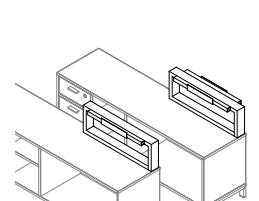

### i Do Table Legs (ø 70/30)

**IDLGU**  
"I Do" Leg, "U" Shape

**1-Sided** **2-Sided** **1-Sided** **2-Sided**  
Width: 60-90cm \*      Width: 120-160cm \*

**IDLGO**  
"I Do" Leg, "O" Shape

**1-Sided** **2-Sided** **1-Sided** **2-Sided**  
Width: 60-90cm \*      Width: 120-160cm \*

**IDLGI**  
"I Do" Leg, "O" Shape with Infill

**1-Sided** **2-Sided** **1-Sided** **2-Sided**  
Width: 60-90cm \*      Width: 120-160cm \*

**IDLGZ**  
"I Do" Leg, "Trapeze" Shape

**1-Sided** **2-Sided** **1-Sided** **2-Sided**  
Width: 60-90cm \*      Width: 120-160cm \*

**IDLGH**  
"I Do" "1/2" Leg, for Credenza

**1-Sided** **2-Sided**  
Width: 60-90cm \*

**IDLGN**  
Intermediate "I Do" Leg  
(With or without a Cable Riser)

Width: 120-160cm \*

**IDWEW**  
"I Do" Leg with a Mounted Shelf