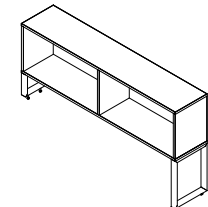

**1-Sided**  
Width: 40-60cm \*

**IDLGXZ**  
"I Do" Extension Leg, "Trapeze" Shape

**1-Sided**  
Width: 60cm \*

## Lower Storage

**ISOCO**  
Mobile Credenza (Opened)

Depth: 40cm / Width: 80-140cm

**ISICO**  
Immobile Credenza (Opened)

Depth: 40cm / Width: 120-180cm

**ISOCC**  
Mobile Credenza (Closed)

Depth: 40cm / Width: 120-140cm

**ISICC**  
Immobile Credenza (Closed)

Depth: 40cm / Width: 120-180cm

**IDSTS**  
"I Do" Top Shelf

Depth: 30cm / Width: 160-180cm

**ISMPBF**  
Mobile Pedestal

**ISIPBF**  
Immobile Pedestal

**ISCCR**  
Fabric Seat for Mobile Credenza

Depth: 38cm / Width: 38cm