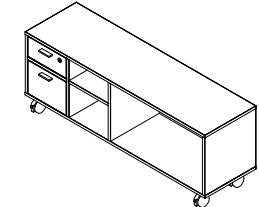

### i Do Extension Legs

**IDLGXU**  
"I Do" Extension Leg, "U" Shape

**1-Sided**  
Width: 40-60cm \*

**IDLGXO**  
"I Do" Extension Leg, "O" Shape

**1-Sided**  
Width: 40-60cm \*

**IDLGXI**  
"I Do" Extension Leg, "O" Shape with Infill

**1-Sided**  
Width: 40-60cm \*

**IDLGXZ**  
"I Do" Extension Leg, "Trapeze" Shape

**1-Sided**  
Width: 60cm \*

## Lower Storage

**ISOCO**  
Mobile Credenza (Opened)

Depth: 40cm / Width: 80-140cm

**ISICO**  
Immobile Credenza (Opened)

Depth: 40cm / Width: 120-180cm

**ISOCC**  
Mobile Credenza (Closed)

Depth: 40cm / Width: 120-140cm