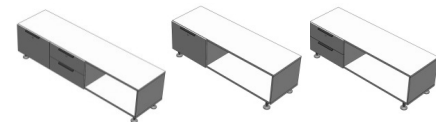

Right Shown

MUNCPWH

Credenza-to-Worksurface Support
מחבר מתאם בין ארונות למשטח