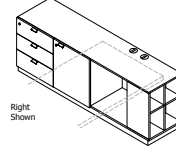

IXSCRBS0666

High Credenza, with Side Shelf, with 3 Drawers

Depth: 45cm
Width: 140-200cm *