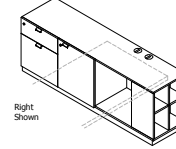

IXSCRBS0612

High Credenza, with Side Shelf, with 1 Drawer & 1 File

Depth: 45cm
Width: 140-200cm *