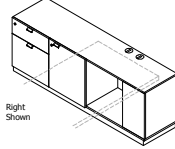

IXSCRBN0612

High Credenza, No Side Shelf with 1 Drawer & 1 File

Depth: 45cm
Width: 140-200cm *